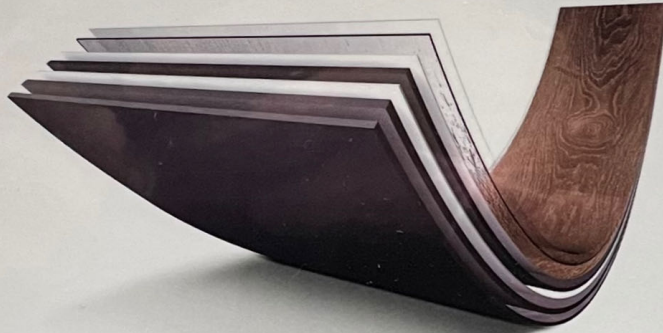

ESFORT

Economy . Comfort

WALK ON THE GREEN

ECO FRIENDLY
100% WASHABLE
PACKING: 3.75 M²
TILE SIZE: 19.6 × 120 CM
INDUSTRIAL ADHESIVE ONLY

Ordered by Persian Green Co.

655

658

659